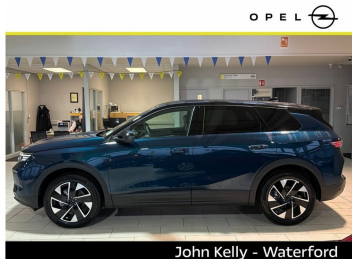

John Kelly - Waterford

John Kelly - Waterford

John Kelly - Waterford

Opel GRANDLAND X Opel Grandland X GS 1.2 MHEV 136PS

Now €47,885

Overview

Registration	261W343
Registered	2026
Fuel Type	Hybrid
Tax Band	N/A
Colour	Blue
Engine Size	1.2 l
Interior Trim	N/A
Fuel Consumption	N/A

Description

Opel Grandland X GS 1.2 MHEV 136PS

Ferrybank, Wexford Town, Wexford Town, Ireland

Opening Hours

Located at John Kelly Opel